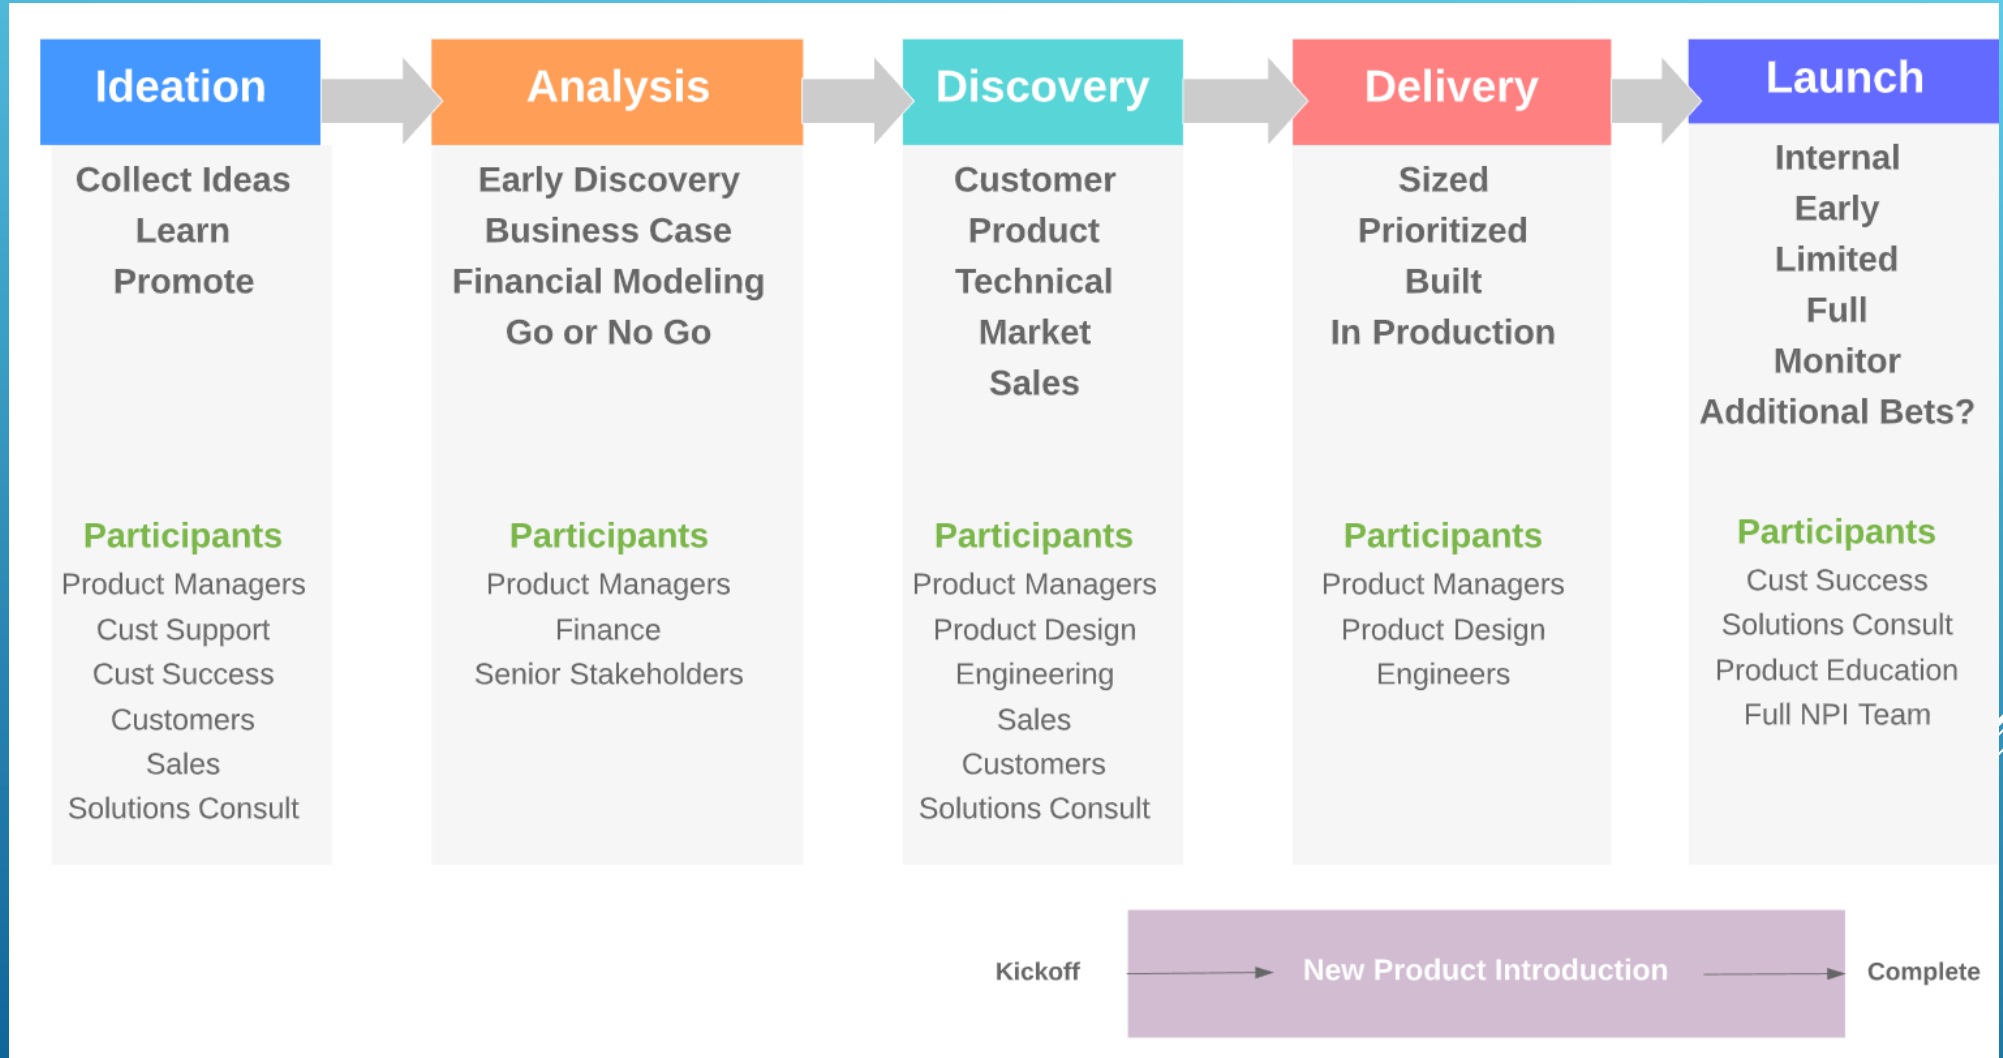

Delivery

- PM = Value PD = Design
- Support developers who are building the products

Outcomes

- Measure the difference our products make
- Use this data to make future product bets

New Product Process

- PM owns the overall new product process
- Ideation – Analysis – Discovery – Delivery - Launch

NEW PRODUCT PROCESS

PRODUCT SKILL DOMAINS

Knowledge

Individual

Execution

Process

Knowledge

Market

Attitude

Process

Customer
Discovery

Product
Discovery

Product
Optimization

Product
Development

PRODUCT PRINCIPLES

Vision and Strategy